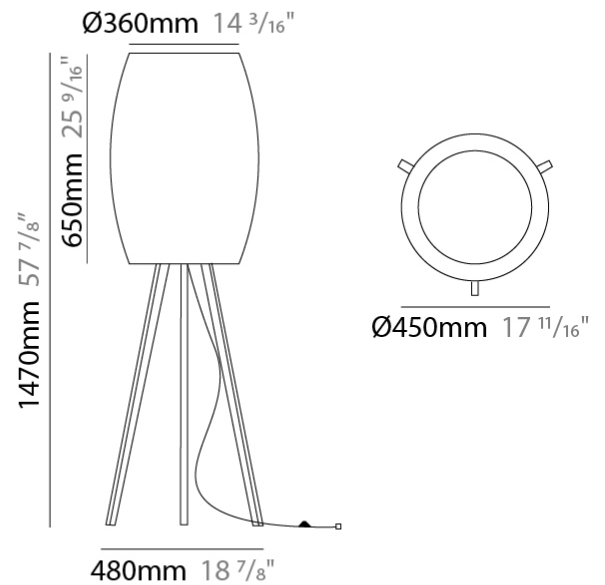

PROJECT	_____
TYPE	_____
SPECIFIER	_____
QUANTITY	_____
DATE	_____

POMA PORTABLE

D114014-

base number   Finish
Options

1. To build a product code in our configurator select the specify button on the base model # product page
2. To build a manual product code on this datasheet choose from the options listed below in blue font and add the suffix to the base model #

GENERAL

Series: Poma _____
Partner: Ole _____
Division: Design _____
Installation: Portable _____
Product Type: Floor _____
Mounting Location: Floor _____

PHYSICAL

Shape: Cylinder _____
Diameter (mm): 450 _____
Diameter (in): 17 ¹¹/₁₆ _____
Height (mm): 1470 _____
Height (in): 57 ⁷/₈ _____
Fixture Finish: [BEI](#) / [BLK](#) / [BLU](#) / [COG](#) / [DGN](#) / [GRY](#) / [MRN](#) / [MOC](#) / [MUS](#) / [OLV](#) / [SIL](#) / [STN](#) / [TER](#) / [WHI](#) _____
Holder Finish: Natural Wood _____
Fixture Material: Metal / Wood / Fabric Cord _____
Primary Material: Fabric - Recycled _____
Upon Request: Other fabric cord colors available upon request (see downloadable finish chart) _____

ELECTRICAL

Number of Lamps: 1 _____
Lamp Type: LED Retrofit _____
Lamp Shape: A19 _____
Bulb Included: Bulb Not Included _____
Max. Wattage Per Lamp (W): 15 _____
Lamp Base: E26 _____
Input Voltage (V): 120 _____
Upon Request: 277Vac / GU24 _____

LED

OPTICAL

RATINGS AND CERTIFICATIONS

Certified By: Certified for North American Standards _____
IP rating: IP20 _____