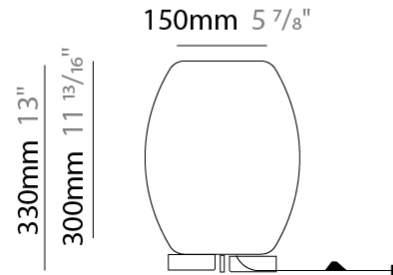

PROJECT	_____
TYPE	_____
SPECIFIER	_____
QUANTITY	_____
DATE	_____

POMA PORTABLE

D114013-

base number Finish
Options

1. To build a product code in our configurator select the specify button on the base model # product page
2. To build a manual product code on this datasheet choose from the options listed below in blue font and add the suffix to the base model #

GENERAL

Series: Poma
Partner: Ole
Division: Design
Installation: Portable
Product Type: Table
Mounting Location: Table

PHYSICAL

Shape: Cylinder
Diameter (mm): 240
Diameter (in): 9 7/16
Height (mm): 330
Height (in): 13
Fixture Finish: BEI / BLK / BLU / COG / DGN / GRY / MRN / MOC / MUS / OLV / SIL / STN / TER / WHI
Holder Finish: White
Fixture Material: Fabric Cord / Metal
Primary Material: Fabric - Recycled
Upon Request: Other fabric cord colors available upon request (see downloadable finish chart)

ELECTRICAL

Number of Lamps: 1
Lamp Type: LED Retrofit
Lamp Shape: A19
Bulb Included: Bulb Not Included
Max. Wattage Per Lamp (W): 15
Lamp Base: E26
Input Voltage (V): 120
Upon Request: 277Vac / GU24

LED

OPTICAL

RATINGS AND CERTIFICATIONS

Certified By: Certified for North American Standards
IP rating: IP20

170mm 6 11/16"

Ø240mm 9 7/16"